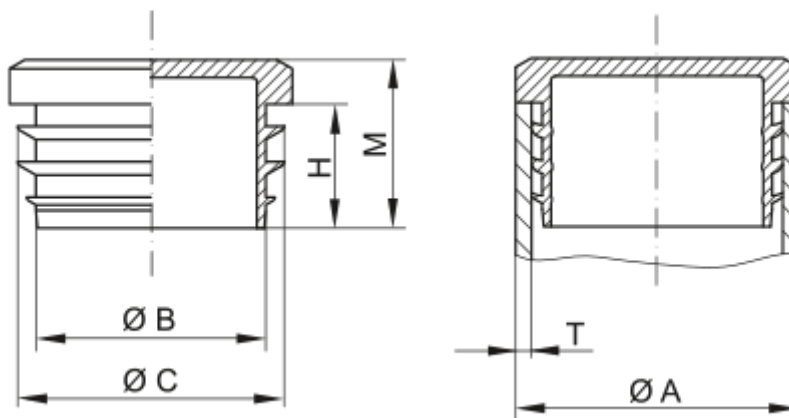

Article number: 59GPN320GL1212

Description: KLEE Finned plugs GPN 320 - 12 (Wall thickness 1-2)

Measures

A = 12

B = 7

C = 10.5

H = 11

M = 15